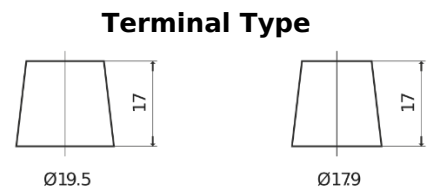

Product overview

Batteries for Cars

Excell EB604

Part number	EB604
Technology	Flooded
EAN/GTIN	3661024034418
Voltage	12 V
Capacity	60 Ah
CCA	480 A
Length	230 mm
Width	173 mm
Height	222 mm
Box size	D23
Polarity	ETN 0
Terminal Type	EN taper post
Hold Down	Korean B1
Weights (subject of variation)	14.60 kg