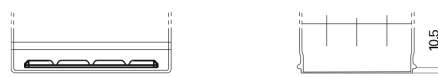

Product overview

Batteries for Cars

Power DB604

Part number	DB604
Technology	Flooded
EAN/GTIN	3661024024419
Voltage	12 V
Capacity	60 Ah
CCA	480 A
Length	230 mm
Width	173 mm
Height	222 mm
Box size	D23
Polarity	ETN 0
Terminal Type	EN taper post
Hold Down	Korean B1
Weights (subject of variation)	14.60 kg

Polarity

Terminal Type

Positive Terminal

Negative Terminal

Hold Down

Design, features and specifications are subject to change without notice. We disclaim any representation or warranty, express or implied, concerning the data or recommendations, and in no event shall be liable for any loss or damage claimed to have arisen as a result. Some products may not be available in your local market.