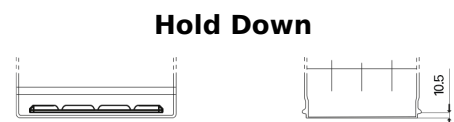

**Product overview**

Batteries for Cars

**Plus CB604**

Part number	CB604
Technology	Flooded
EAN/GTIN	3661024014410
Voltage	12 V
Capacity	60 Ah
CCA	480 A
Length	230 mm
Width	173 mm
Height	222 mm
Box size	D23
Polarity	ETN 0
Terminal Type	EN taper post
Hold Down	Korean B1
Weights (subject of variation)	14.60 kg