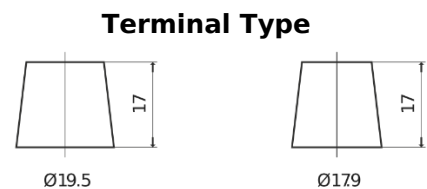

**Product overview**

Batteries for Cars

**Plus CB604**

Part number	CB604
Technology	Flooded
EAN/GTIN	3661024014410
Voltage	12 V
Capacity	60 Ah
CCA	480 A
Length	230 mm
Width	173 mm
Height	222 mm
Box size	D23
Polarity	ETN 0
Terminal Type	EN taper post
Hold Down	Korean B1
Weights (subject of variation)	14.60 kg