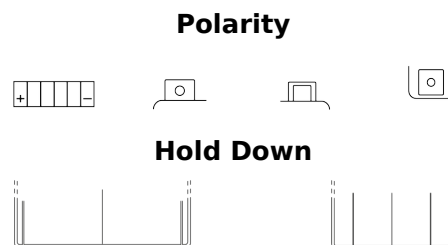

Product overview

Batteries for Motorcycles, ATVs, Snowmobiles, Garden

Li-Ion ELTX14H

Part number	ELTX14H
Technology	Li-Ion
EAN/GTIN	3661024036801
Voltage	12 V
Capacity	4.0 Ah
CCA	240 A
Watt hour	48 Wh
Length	150 mm
Width	90 mm
Height	95 mm
Box size	C53
Polarity	ETN 1
Terminal Type	M12
Hold Down	B0
Weights (subject of variation)	0.90 kg