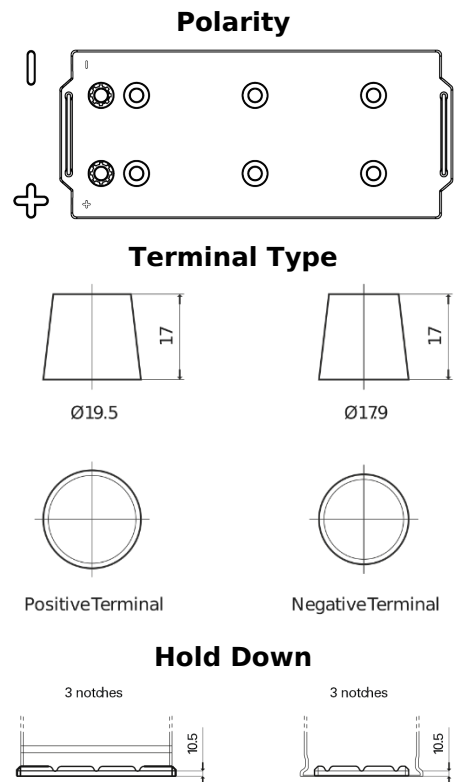

Product overview

Batteries for Trucks, Buses, Construction, Agriculture

StartPRO TG1806

Part number	TG1806
Technology	Flooded
EAN/GTIN	3661024055505
Voltage	12 V
Capacity	180 Ah
CCA	1000 A
Length	510 mm
Width	218 mm
Height	225 mm
Box size	D09
Polarity	ETN 4
Terminal Type	EN taper post
Hold Down	B3
Weights (subject of variation)	43.00 kg