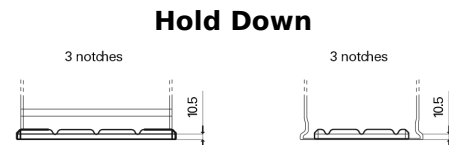

Product overview

Batteries for Trucks, Buses, Construction, Agriculture

StartPRO EG1806

Part number	EG1806
Technology	Flooded
EAN/GTIN	3661024035507
Voltage	12 V
Capacity	180 Ah
CCA	1000 A
Length	510 mm
Width	218 mm
Height	225 mm
Box size	D09
Polarity	ETN 4
Terminal Type	EN taper post
Hold Down	B3
Weights (subject of variation)	43.00 kg