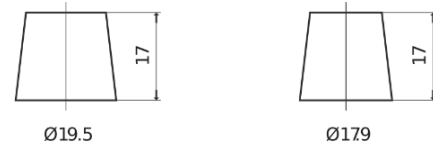

**Product overview**

Batteries for Cars

**EFB EL800**

Part number	EL800
Technology	EFB
EAN/GTIN	3661024035705
Voltage	12 V
Capacity	80.0 Ah
CCA	800 A
Length	315 mm
Width	175 mm
Height	190 mm
Box size	L04
Polarity	ETN 0
Terminal Type	EN taper post
Hold Down	B13
Weights (subject of variation)	22.10 kg

**Polarity**

**Terminal Type**

Positive Terminal

Negative Terminal

**Hold Down**

Design, features and specifications are subject to change without notice. We disclaim any representation or warranty, express or implied, concerning the data or recommendations, and in no event shall be liable for any loss or damage claimed to have arisen as a result. Some products may not be available in your local market.