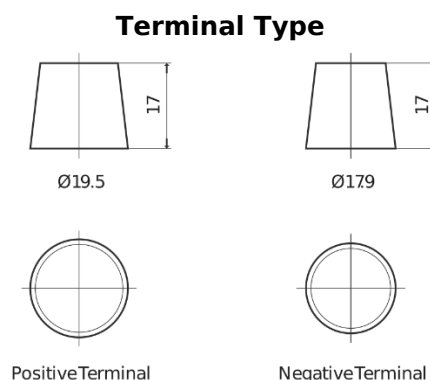

Product overview

Batteries for Trucks, Buses, Construction, Agriculture

StartPRO TG1406

Part number	TG1406
Technology	Flooded
EAN/GTIN	3661024055499
Voltage	12 V
Capacity	140 Ah
CCA	800 A
Length	510 mm
Width	175 mm
Height	225 mm
Box size	D08
Polarity	ETN 4
Terminal Type	EN taper post
Hold Down	B3
Weights (subject of variation)	33.50 kg