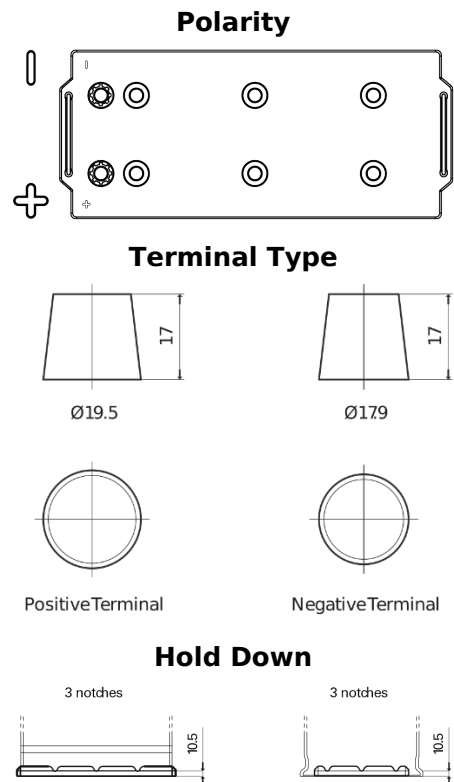

Product overview

Batteries for Trucks, Buses, Construction, Agriculture

StartPRO TG1406

Part number	TG1406
Technology	Flooded
EAN/GTIN	3661024055499
Voltage	12 V
Capacity	140 Ah
CCA	800 A
Length	510 mm
Width	175 mm
Height	225 mm
Box size	D08
Polarity	ETN 4
Terminal Type	EN taper post
Hold Down	B3
Weights (subject of variation)	33.50 kg