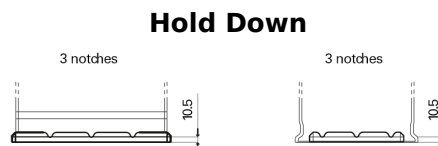

Product overview

Batteries for Trucks, Buses, Construction, Agriculture

StartPRO TG1406

Part number	TG1406
Technology	Flooded
EAN/GTIN	3661024055499
Voltage	12 V
Capacity	140 Ah
CCA	800 A
Length	510 mm
Width	175 mm
Height	225 mm
Box size	D08
Polarity	ETN 4
Terminal Type	EN taper post
Hold Down	B3
Weights (subject of variation)	33.50 kg