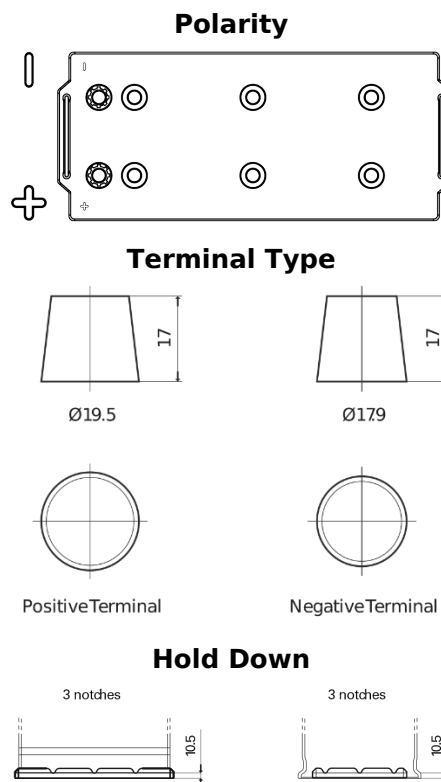

Product overview

Batteries for Trucks, Buses, Construction, Agriculture

StartPRO TG1206

Part number	TG1206
Technology	Flooded
EAN/GTIN	3661024056830
Voltage	12 V
Capacity	120 Ah
CCA	680 A
Length	510 mm
Width	175 mm
Height	225 mm
Box size	D08
Polarity	ETN 4
Terminal Type	EN taper post
Hold Down	B3
Weights (subject of variation)	31.80 kg