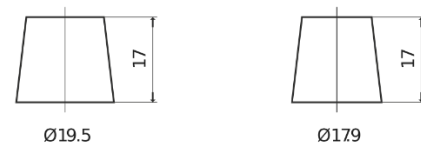

Product overview

Batteries for Cars

AGM EK720

Part number	EK720
Technology	AGM
EAN/GTIN	3661024037907
Voltage	12 V
Capacity	72.0 Ah
CCA	760 A
Length	278 mm
Width	175 mm
Height	190 mm
Box size	L03
Polarity	ETN 0
Terminal Type	EN taper post
Hold Down	B13
Weights (subject of variation)	20.60 kg

Polarity

Terminal Type

Positive Terminal

Negative Terminal

Hold Down

Design, features and specifications are subject to change without notice. We disclaim any representation or warranty, express or implied, concerning the data or recommendations, and in no event shall be liable for any loss or damage claimed to have arisen as a result. Some products may not be available in your local market.