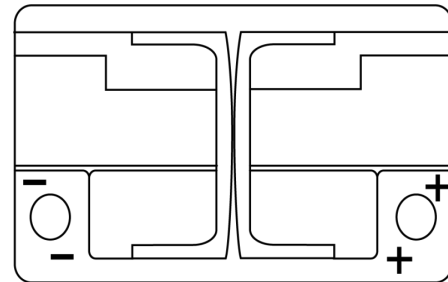

Product overview

Batteries for Cars

AGM EK720

Part number	EK720
Technology	AGM
EAN/GTIN	3661024037907
Voltage	12 V
Capacity	72.0 Ah
CCA	760 A
Length	278 mm
Width	175 mm
Height	190 mm
Box size	L03
Polarity	ETN 0
Terminal Type	EN taper post
Hold Down	B13
Weights (subject of variation)	20.60 kg

Polarity

Terminal Type

Positive Terminal

Negative Terminal

Hold Down

Design, features and specifications are subject to change without notice. We disclaim any representation or warranty, express or implied, concerning the data or recommendations, and in no event shall be liable for any loss or damage claimed to have arisen as a result. Some products may not be available in your local market.