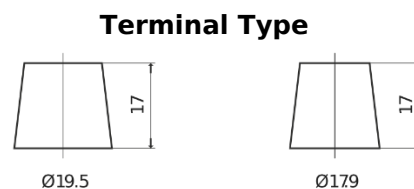

Product overview

Batteries for Trucks, Buses, Construction, Agriculture

PowerPRO TF2353

Part number	TF2353
Technology	Flooded
EAN/GTIN	3661024055321
Voltage	12 V
Capacity	235 Ah
CCA	1300 A
Length	518 mm
Width	274 mm
Height	240 mm
Box size	D06
Polarity	ETN 3
Terminal Type	EN taper post
Hold Down	B0
Weights (subject of variation)	56.30 kg