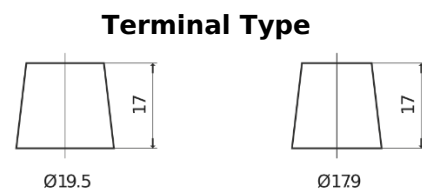

Product overview

Batteries for Trucks, Buses, Construction, Agriculture

PowerPRO TF2353

Part number	TF2353
Technology	Flooded
EAN/GTIN	3661024055321
Voltage	12 V
Capacity	235 Ah
CCA	1300 A
Length	518 mm
Width	274 mm
Height	240 mm
Box size	D06
Polarity	ETN 3
Terminal Type	EN taper post
Hold Down	B0
Weights (subject of variation)	56.30 kg