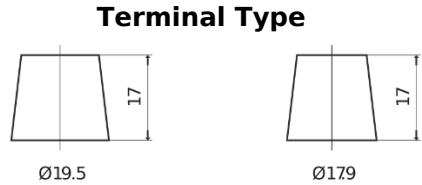

**Product overview**

Batteries for Trucks, Buses, Construction, Agriculture

**PowerPRO FF2353**

Part number	FF2353
Technology	Flooded
EAN/GTIN	3661024045322
Voltage	12 V
Capacity	235 Ah
CCA	1300 A
Length	518 mm
Width	274 mm
Height	240 mm
Box size	D06
Polarity	ETN 3
Terminal Type	EN taper post
Hold Down	B0
Weights (subject of variation)	56.30 kg