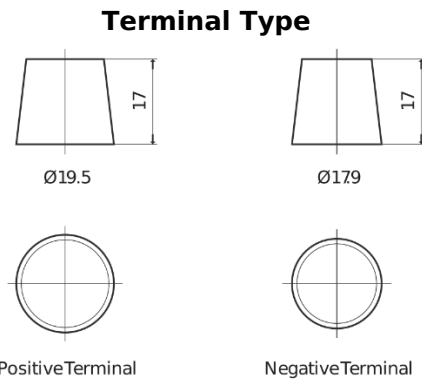

Product overview

Batteries for Trucks, Buses, Construction, Agriculture

PowerPRO EF2353

Part number	EF2353
Technology	Flooded
EAN/GTIN	3661024035323
Voltage	12 V
Capacity	235 Ah
CCA	1300 A
Length	518 mm
Width	274 mm
Height	240 mm
Box size	D06
Polarity	ETN 3
Terminal Type	EN taper post
Hold Down	B0
Weights (subject of variation)	56.30 kg