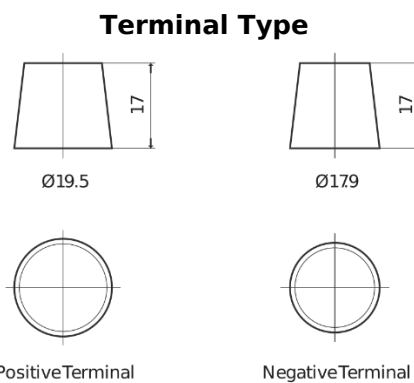

Product overview

Batteries for Trucks, Buses, Construction, Agriculture

PowerPRO CF2353

Part number	CF2353
Technology	Flooded
EAN/GTIN	3661024015325
Voltage	12 V
Capacity	235 Ah
CCA	1300 A
Length	518 mm
Width	274 mm
Height	240 mm
Box size	D06
Polarity	ETN 3
Terminal Type	EN taper post
Hold Down	B0
Weights (subject of variation)	56.30 kg