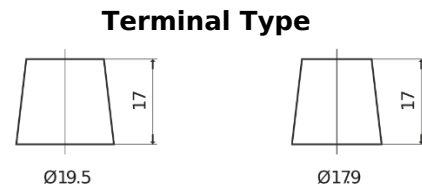

Product overview

Batteries for Trucks, Buses, Construction, Agriculture

PowerPRO CF2353

Part number	CF2353
Technology	Flooded
EAN/GTIN	3661024015325
Voltage	12 V
Capacity	235 Ah
CCA	1300 A
Length	518 mm
Width	274 mm
Height	240 mm
Box size	D06
Polarity	ETN 3
Terminal Type	EN taper post
Hold Down	B0
Weights (subject of variation)	56.30 kg