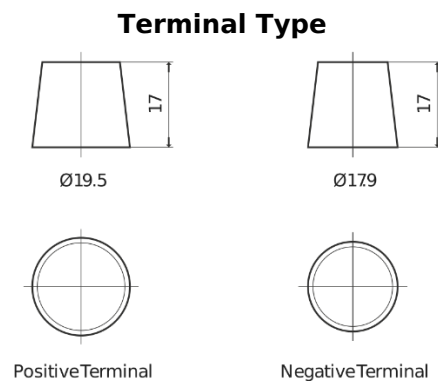

Product overview

Batteries for Trucks, Buses, Construction, Agriculture

StartPRO TG2254

Part number	TG2254
Technology	Flooded
EAN/GTIN	3661024057448
Voltage	12 V
Capacity	225 Ah
CCA	1200 A
Length	518 mm
Width	274 mm
Height	240 mm
Box size	D06
Polarity	ETN 4
Terminal Type	EN taper post
Hold Down	B0
Weights (subject of variation)	54.90 kg