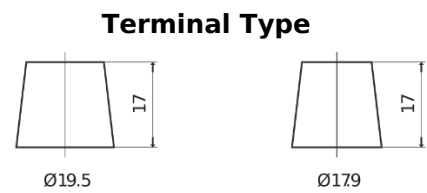

**Product overview**

Batteries for Trucks, Buses, Construction, Agriculture

**StartPRO TG2254**

Part number	TG2254
Technology	Flooded
EAN/GTIN	3661024057448
Voltage	12 V
Capacity	225 Ah
CCA	1200 A
Length	518 mm
Width	274 mm
Height	240 mm
Box size	D06
Polarity	ETN 4
Terminal Type	EN taper post
Hold Down	B0
Weights (subject of variation)	54.90 kg