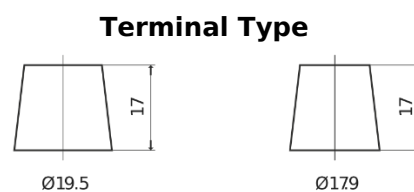

**Product overview**

Batteries for Trucks, Buses, Construction, Agriculture

**StartPRO EG2254**

Part number	EG2254
Technology	Flooded
EAN/GTIN	3661024037556
Voltage	12 V
Capacity	225 Ah
CCA	1200 A
Length	518 mm
Width	274 mm
Height	240 mm
Box size	D06
Polarity	ETN 4
Terminal Type	EN taper post
Hold Down	B0
Weights (subject of variation)	54.90 kg