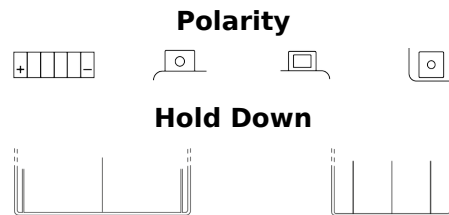

Product overview

Batteries for Motorcycles, ATVs, Snowmobiles, Garden

AGM Ready AGM12-6.5

| | |
|--------------------------------|---------------|
| Part number | AGM12-6.5 |
| Technology | AGM |
| EAN/GTIN | 3661024038102 |
| Voltage | 12 V |
| Capacity | 6.5 Ah |
| CCA | 85 A |
| Length | 150 mm |
| Width | 65 mm |
| Height | 95 mm |
| Box size | C50 |
| Polarity | ETN 1 |
| Terminal Type | M04 |
| Hold Down | B0 |
| Weights (subject of variation) | 2.30 kg |