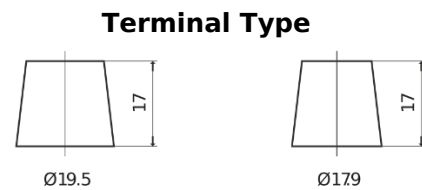

**Product overview**

Batteries for Trucks, Buses, Construction, Agriculture

**StartPRO EG2253**

Part number	EG2253
Technology	Flooded
EAN/GTIN	3661024037549
Voltage	12 V
Capacity	225 Ah
CCA	1200 A
Length	518 mm
Width	274 mm
Height	240 mm
Box size	D06
Polarity	ETN 3
Terminal Type	EN taper post
Hold Down	B0
Weights (subject of variation)	54.90 kg