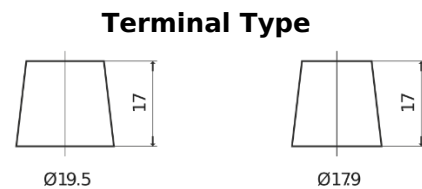

**Product overview**

Batteries for Trucks, Buses, Construction, Agriculture

**PowerPRO Agri&Construction EJ2353**

Part number	EJ2353
Technology	Flooded
EAN/GTIN	3661024036924
Voltage	12 V
Capacity	235.0 Ah
CCA	1450 A
Length	518 mm
Width	274 mm
Height	240 mm
Box size	D06
Polarity	ETN 3
Terminal Type	EN taper post
Hold Down	B0
Weights (subject of variation)	59.70 kg