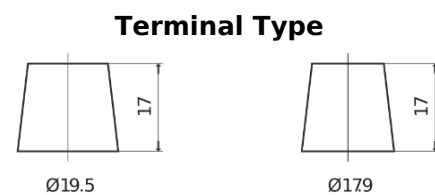

Product overview

Batteries for Trucks, Buses, Construction, Agriculture

PowerPRO Agri&Construction EJ2353

Part number	EJ2353
Technology	Flooded
EAN/GTIN	3661024036924
Voltage	12 V
Capacity	235.0 Ah
CCA	1450 A
Length	518 mm
Width	274 mm
Height	240 mm
Box size	D06
Polarity	ETN 3
Terminal Type	EN taper post
Hold Down	B0
Weights (subject of variation)	59.70 kg