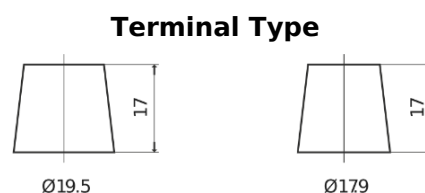

Product overview

Batteries for Trucks, Buses, Construction, Agriculture

PowerPRO Agri&Construction EJ1523

Part number	EJ1523
Technology	Flooded
EAN/GTIN	3661024036900
Voltage	12 V
Capacity	152.0 Ah
CCA	1130 A
Length	513 mm
Width	189 mm
Height	223 mm
Box size	D04
Polarity	ETN 3
Terminal Type	EN taper post
Hold Down	B0
Weights (subject of variation)	40.30 kg