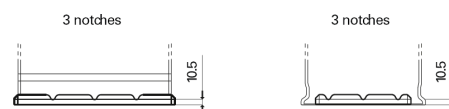

Product overview

Batteries for Trucks, Buses, Construction, Agriculture

PowerPRO Agri&Construction EJ1355

Part number	EJ1355
Technology	Flooded
EAN/GTIN	3661024036955
Voltage	12 V
Capacity	135.0 Ah
CCA	1000 A
Length	514 mm
Width	175 mm
Height	210 mm
Box size	DB8
Polarity	ETN 3
Terminal Type	EN taper post
Hold Down	B3
Weights (subject of variation)	36.00 kg

Polarity

Terminal Type

Hold Down

Design, features and specifications are subject to change without notice. We disclaim any representation or warranty, express or implied, concerning the data or recommendations, and in no event shall be liable for any loss or damage claimed to have arisen as a result. Some products may not be available in your local market.