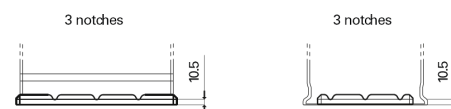

Product overview

Batteries for Trucks, Buses, Construction, Agriculture

PowerPRO Agri&Construction EJ1355

Part number	EJ1355
Technology	Flooded
EAN/GTIN	3661024036955
Voltage	12 V
Capacity	135.0 Ah
CCA	1000 A
Length	514 mm
Width	175 mm
Height	210 mm
Box size	DB8
Polarity	ETN 3
Terminal Type	EN taper post
Hold Down	B3
Weights (subject of variation)	36.00 kg

Polarity

Terminal Type

Hold Down

Design, features and specifications are subject to change without notice. We disclaim any representation or warranty, express or implied, concerning the data or recommendations, and in no event shall be liable for any loss or damage claimed to have arisen as a result. Some products may not be available in your local market.