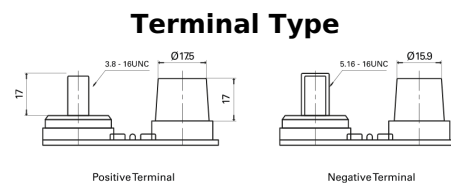

Product overview

Batteries for Trucks, Buses, Construction, Agriculture

PowerPRO Agri&Construction EJ050C

Part number	EJ050C
Technology	AGM
EAN/GTIN	3661024036979
Voltage	12 V
Capacity	50.0 Ah
CCA	800 A
Length	260 mm
Width	173 mm
Height	206 mm
Box size	G34
Polarity	ETN 1
Terminal Type	SAE M 3/8"- 5/16" taper&stud
Hold Down	B7
Weights (subject of variation)	17.90 kg