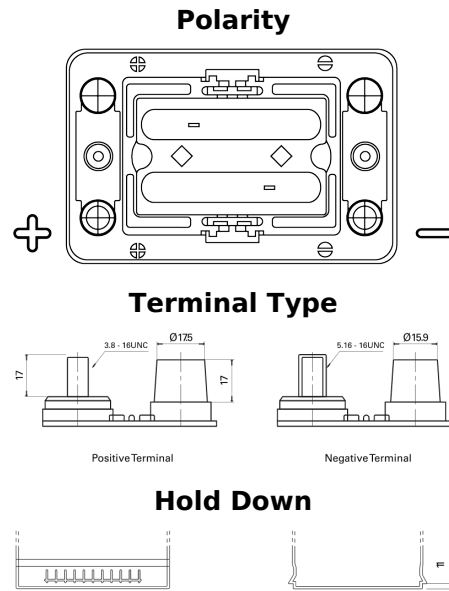

**Product overview**

Batteries for Trucks, Buses, Construction, Agriculture

**PowerPRO Agri&Construction EJ050C**

Part number	EJ050C
Technology	AGM
EAN/GTIN	3661024036979
Voltage	12 V
Capacity	50.0 Ah
CCA	800 A
Length	260 mm
Width	173 mm
Height	206 mm
Box size	G34
Polarity	ETN 1
Terminal Type	SAE M 3/8" - 5/16" taper&stud
Hold Down	B7
Weights (subject of variation)	17.90 kg