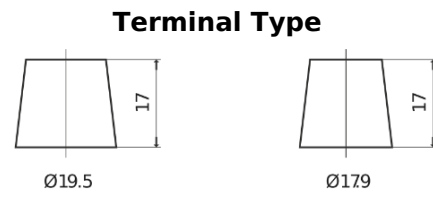

Product overview

Batteries for Trucks, Buses, Construction, Agriculture

StartPRO EG2254

Part number	EG2254
Technology	Flooded
EAN/GTIN	3661024037556
Voltage	12 V
Capacity	225.0 Ah
CCA	1200 A
Length	518 mm
Width	274 mm
Height	240 mm
Box size	D06
Polarity	ETN 4
Terminal Type	EN taper post
Hold Down	B0
Weights (subject of variation)	54.90 kg