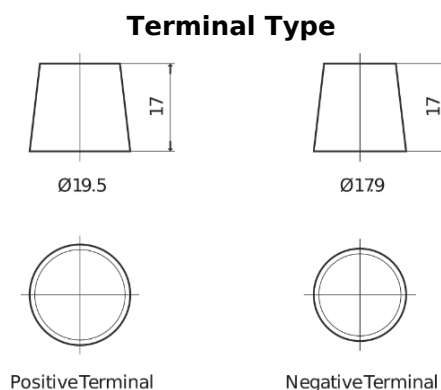

**Product overview**

Batteries for Trucks, Buses, Construction, Agriculture

**StartPRO EG2253**

Part number	EG2253
Technology	Flooded
EAN/GTIN	3661024037549
Voltage	12 V
Capacity	225.0 Ah
CCA	1200 A
Length	518 mm
Width	274 mm
Height	240 mm
Box size	D06
Polarity	ETN 3
Terminal Type	EN taper post
Hold Down	B0
Weights (subject of variation)	54.90 kg