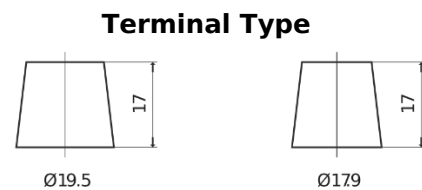

Product overview

Batteries for Trucks, Buses, Construction, Agriculture

StartPRO EG1803

Part number	EG1803
Technology	Flooded
EAN/GTIN	3661024035446
Voltage	12 V
Capacity	180.0 Ah
CCA	1000 A
Length	513 mm
Width	223 mm
Height	223 mm
Box size	D05
Polarity	ETN 3
Terminal Type	EN taper post
Hold Down	B0
Weights (subject of variation)	42.80 kg