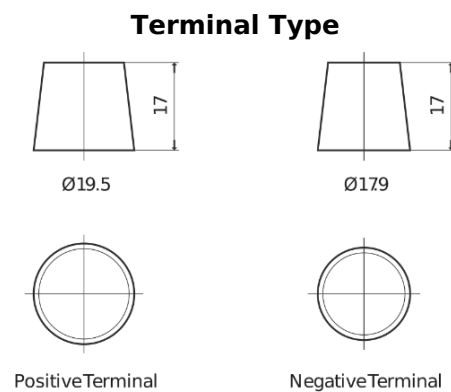

**Product overview**

Batteries for Trucks, Buses, Construction, Agriculture

**StartPRO EG1803**

Part number	EG1803
Technology	Flooded
EAN/GTIN	3661024035446
Voltage	12 V
Capacity	180.0 Ah
CCA	1000 A
Length	513 mm
Width	223 mm
Height	223 mm
Box size	D05
Polarity	ETN 3
Terminal Type	EN taper post
Hold Down	B0
Weights (subject of variation)	42.80 kg