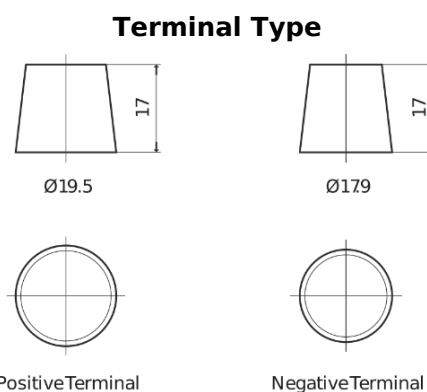

Product overview

Batteries for Trucks, Buses, Construction, Agriculture

StartPRO EG1803

Part number	EG1803
Technology	Flooded
EAN/GTIN	3661024035446
Voltage	12 V
Capacity	180.0 Ah
CCA	1000 A
Length	513 mm
Width	223 mm
Height	223 mm
Box size	D05
Polarity	ETN 3
Terminal Type	EN taper post
Hold Down	B0
Weights (subject of variation)	42.80 kg