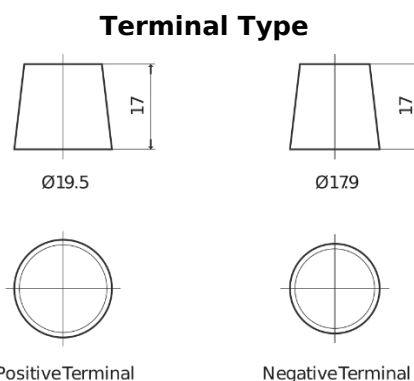

Product overview

Batteries for Trucks, Buses, Construction, Agriculture

EndurancePRO EFB EX2253

Part number	EX2253
Technology	EFB
EAN/GTIN	3661024036702
Voltage	12 V
Capacity	225 Ah
CCA	1150 A
Length	518 mm
Width	274 mm
Height	240 mm
Box size	D06
Polarity	ETN 3
Terminal Type	EN taper post
Hold Down	B0
Weights (subject of variation)	60.10 kg