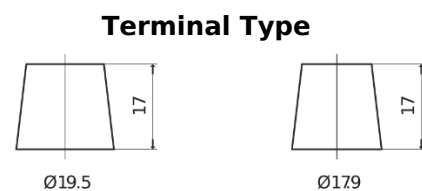

Product overview

Batteries for Trucks, Buses, Construction, Agriculture

StartPRO EG145A

Part number	EG145A
Technology	Flooded
EAN/GTIN	3661024035552
Voltage	12 V
Capacity	145.0 Ah
CCA	1000 A
Length	360 mm
Width	253 mm
Height	240 mm
Box size	F21
Polarity	ETN 6
Terminal Type	EN taper post
Hold Down	B0
Weights (subject of variation)	38.10 kg