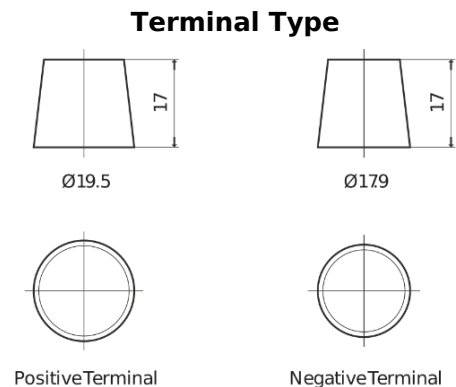

**Product overview**

Batteries for Trucks, Buses, Construction, Agriculture

**StartPRO EG145A**

Part number	EG145A
Technology	Flooded
EAN/GTIN	3661024035552
Voltage	12 V
Capacity	145.0 Ah
CCA	1000 A
Length	360 mm
Width	253 mm
Height	240 mm
Box size	F21
Polarity	ETN 6
Terminal Type	EN taper post
Hold Down	B0
Weights (subject of variation)	38.10 kg