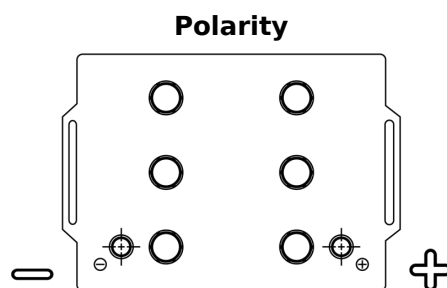

**Product overview**

Batteries for Trucks, Buses, Construction, Agriculture

**StartPRO EG145A**

Part number	EG145A
Technology	Flooded
EAN/GTIN	3661024035552
Voltage	12 V
Capacity	145.0 Ah
CCA	1000 A
Length	360 mm
Width	253 mm
Height	240 mm
Box size	F21
Polarity	ETN 6
Terminal Type	EN taper post
Hold Down	B0
Weights (subject of variation)	38.10 kg