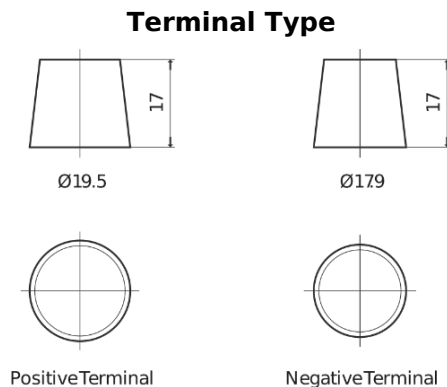

**Product overview**

Batteries for Trucks, Buses, Construction, Agriculture

**StartPRO EG145A**

Part number	EG145A
Technology	Flooded
EAN/GTIN	3661024035552
Voltage	12 V
Capacity	145.0 Ah
CCA	1000 A
Length	360 mm
Width	253 mm
Height	240 mm
Box size	F21
Polarity	ETN 6
Terminal Type	EN taper post
Hold Down	B0
Weights (subject of variation)	38.10 kg