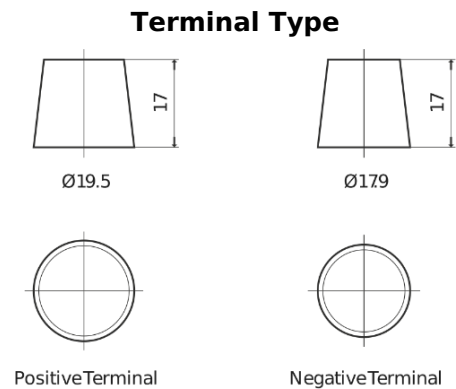

**Product overview**

Batteries for Trucks, Buses, Construction, Agriculture

**StartPRO EG145A**

Part number	EG145A
Technology	Flooded
EAN/GTIN	3661024035552
Voltage	12 V
Capacity	145.0 Ah
CCA	1000 A
Length	360 mm
Width	253 mm
Height	240 mm
Box size	F21
Polarity	ETN 6
Terminal Type	EN taper post
Hold Down	B0
Weights (subject of variation)	38.10 kg