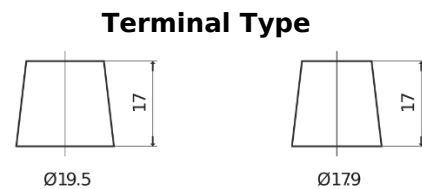

Product overview

Batteries for Trucks, Buses, Construction, Agriculture

EndurancePRO EFB CX2253

Part number	CX2253
Technology	EFB
EAN/GTIN	3661024016704
Voltage	12 V
Capacity	225 Ah
CCA	1150 A
Length	518 mm
Width	274 mm
Height	240 mm
Box size	D06
Polarity	ETN 3
Terminal Type	EN taper post
Hold Down	B0
Weights (subject of variation)	60.10 kg