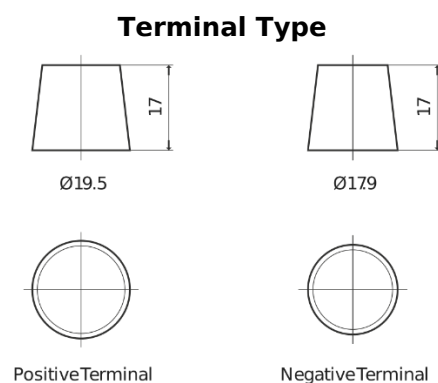

**Product overview**

Batteries for Trucks, Buses, Construction, Agriculture

**StartPRO EG1403**

Part number	EG1403
Technology	Flooded
EAN/GTIN	3661024035422
Voltage	12 V
Capacity	140.0 Ah
CCA	800 A
Length	513 mm
Width	189 mm
Height	223 mm
Box size	D04
Polarity	ETN 3
Terminal Type	EN taper post
Hold Down	B0
Weights (subject of variation)	34.10 kg