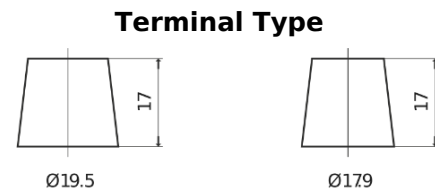

**Product overview**

Batteries for Trucks, Buses, Construction, Agriculture

**StartPRO EG1403**

Part number	EG1403
Technology	Flooded
EAN/GTIN	3661024035422
Voltage	12 V
Capacity	140.0 Ah
CCA	800 A
Length	513 mm
Width	189 mm
Height	223 mm
Box size	D04
Polarity	ETN 3
Terminal Type	EN taper post
Hold Down	B0
Weights (subject of variation)	34.10 kg