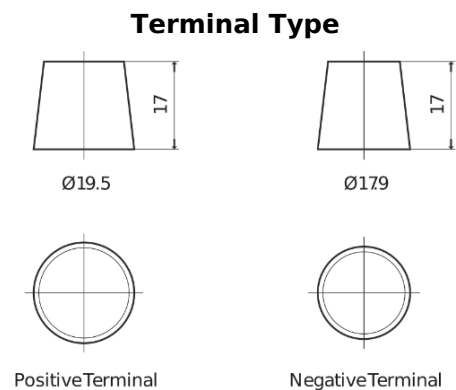

Product overview

Batteries for Trucks, Buses, Construction, Agriculture

StartPRO EG1402

Part number	EG1402
Technology	Flooded
EAN/GTIN	3661024035347
Voltage	12 V
Capacity	140.0 Ah
CCA	900 A
Length	508 mm
Width	175 mm
Height	205 mm
Box size	ATM
Polarity	ETN 0
Terminal Type	EN taper post
Hold Down	B1
Weights (subject of variation)	33.80 kg