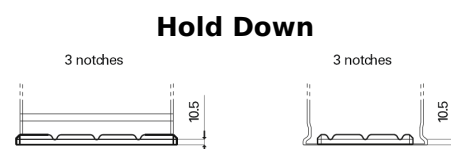

Product overview

Batteries for Trucks, Buses, Construction, Agriculture

StartPRO EG1355

Part number	EG1355
Technology	Flooded
EAN/GTIN	3661024035521
Voltage	12 V
Capacity	135.0 Ah
CCA	1000 A
Length	514 mm
Width	175 mm
Height	210 mm
Box size	DB8
Polarity	ETN 3
Terminal Type	EN taper post
Hold Down	B3
Weights (subject of variation)	36.00 kg