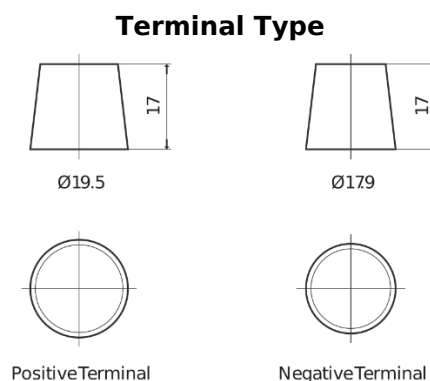

Product overview

Batteries for Trucks, Buses, Construction, Agriculture

StartPRO EG1355

Part number	EG1355
Technology	Flooded
EAN/GTIN	3661024035521
Voltage	12 V
Capacity	135.0 Ah
CCA	1000 A
Length	514 mm
Width	175 mm
Height	210 mm
Box size	DB8
Polarity	ETN 3
Terminal Type	EN taper post
Hold Down	B3
Weights (subject of variation)	36.00 kg