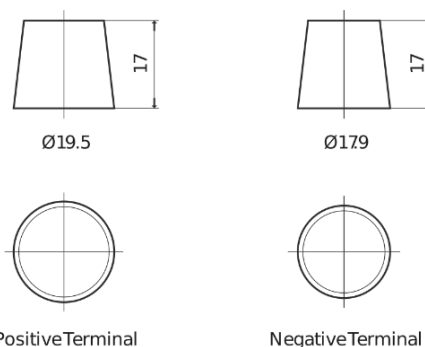

Terminal Type

Hold Down

Design, features and specifications are subject to change without notice. We disclaim any representation or warranty, express or implied, concerning the data or recommendations, and in no event shall be liable for any loss or damage claimed to have arisen as a result. Some products may not be available in your local market.