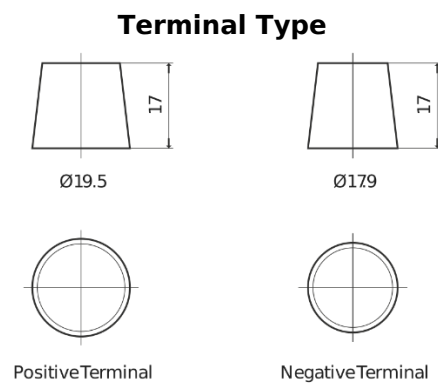

**Product overview**

Batteries for Trucks, Buses, Construction, Agriculture

**StartPRO EG1353**

Part number	EG1353
Technology	Flooded
EAN/GTIN	3661024035545
Voltage	12 V
Capacity	135.0 Ah
CCA	1000 A
Length	514 mm
Width	218 mm
Height	210 mm
Box size	DB9
Polarity	ETN 3
Terminal Type	EN taper post
Hold Down	B0
Weights (subject of variation)	39.80 kg