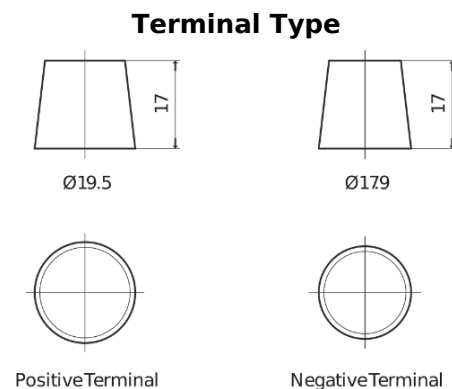

Product overview

Batteries for Trucks, Buses, Construction, Agriculture

StartPRO EG1353

Part number	EG1353
Technology	Flooded
EAN/GTIN	3661024035545
Voltage	12 V
Capacity	135.0 Ah
CCA	1000 A
Length	514 mm
Width	218 mm
Height	210 mm
Box size	DB9
Polarity	ETN 3
Terminal Type	EN taper post
Hold Down	B0
Weights (subject of variation)	39.80 kg