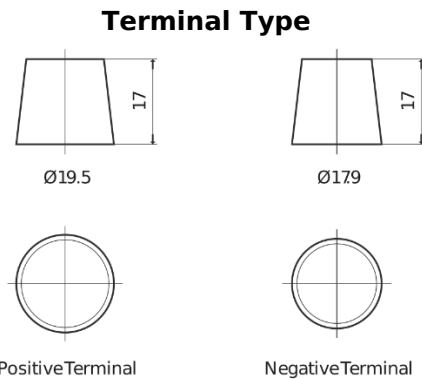

Product overview

Batteries for Trucks, Buses, Construction, Agriculture

Endurance+PRO Gel CD2103

| | |
|--------------------------------|---------------|
| Part number | CD2103 |
| Technology | GEL |
| EAN/GTIN | 3661024016889 |
| Voltage | 12 V |
| Capacity | 210 Ah |
| CCA | 1030 A |
| Length | 518 mm |
| Width | 274 mm |
| Height | 240 mm |
| Box size | D06 |
| Polarity | ETN 3 |
| Terminal Type | EN taper post |
| Hold Down | B0 |
| Weights (subject of variation) | 63.50 kg |