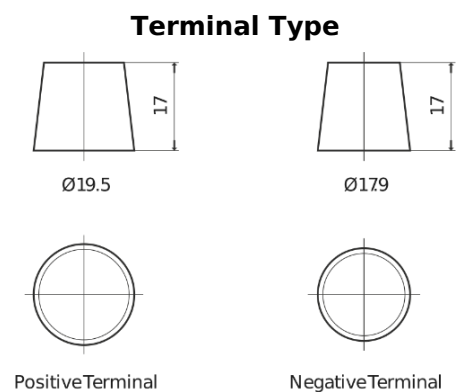

Product overview

Batteries for Trucks, Buses, Construction, Agriculture

StartPRO EG1250

Part number	EG1250
Technology	Flooded
EAN/GTIN	3661024035408
Voltage	12 V
Capacity	125.0 Ah
CCA	760 A
Length	349 mm
Width	175 mm
Height	285 mm
Box size	D03
Polarity	ETN 0
Terminal Type	EN taper post
Hold Down	B0
Weights (subject of variation)	29.50 kg