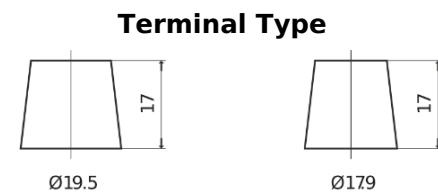

**Product overview**

Batteries for Trucks, Buses, Construction, Agriculture

**StartPRO EG1203**

|                                |               |
|--------------------------------|---------------|
| Part number                    | EG1203        |
| Technology                     | Flooded       |
| EAN/GTIN                       | 3661024036993 |
| Voltage                        | 12 V          |
| Capacity                       | 120.0 Ah      |
| CCA                            | 680 A         |
| Length                         | 513 mm        |
| Width                          | 189 mm        |
| Height                         | 223 mm        |
| Box size                       | D04           |
| Polarity                       | ETN 3         |
| Terminal Type                  | EN taper post |
| Hold Down                      | B0            |
| Weights (subject of variation) | 32.50 kg      |