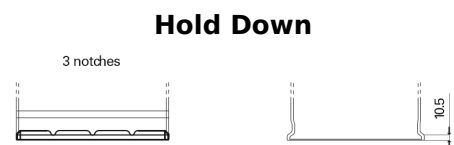

**Product overview**

Batteries for Trucks, Buses, Construction, Agriculture

**StartPRO EG1102**

Part number	EG1102
Technology	Flooded
EAN/GTIN	3661024035392
Voltage	12 V
Capacity	110.0 Ah
CCA	750 A
Length	349 mm
Width	175 mm
Height	235 mm
Box size	D02
Polarity	ETN 0
Terminal Type	EN taper post
Hold Down	B1
Weights (subject of variation)	25.40 kg