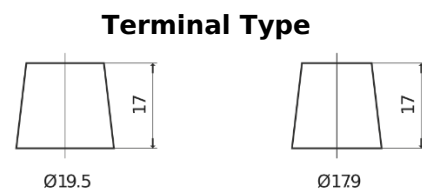

Product overview

Batteries for Trucks, Buses, Construction, Agriculture

PowerPRO EF1453

Part number	EF1453
Technology	Flooded
EAN/GTIN	3661024035309
Voltage	12 V
Capacity	145.0 Ah
CCA	900 A
Length	513 mm
Width	189 mm
Height	223 mm
Box size	D04
Polarity	ETN 3
Terminal Type	EN taper post
Hold Down	B0
Weights (subject of variation)	35.90 kg