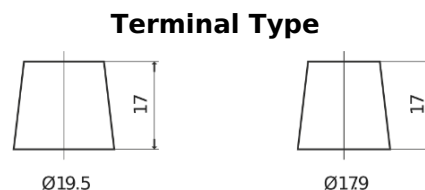

Product overview

Batteries for Trucks, Buses, Construction, Agriculture

PowerPRO EF1453

Part number	EF1453
Technology	Flooded
EAN/GTIN	3661024035309
Voltage	12 V
Capacity	145.0 Ah
CCA	900 A
Length	513 mm
Width	189 mm
Height	223 mm
Box size	D04
Polarity	ETN 3
Terminal Type	EN taper post
Hold Down	B0
Weights (subject of variation)	35.90 kg