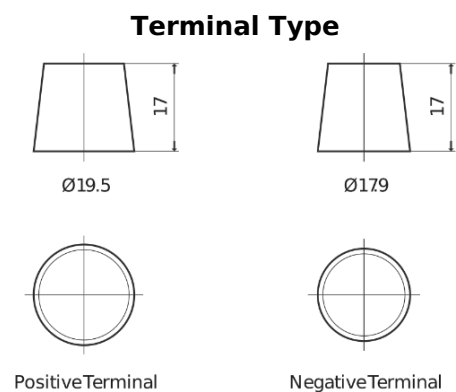

Product overview

Batteries for Trucks, Buses, Construction, Agriculture

PowerPRO EF1251

Part number	EF1251
Technology	Flooded
EAN/GTIN	3661024037952
Voltage	12 V
Capacity	125.0 Ah
CCA	850 A
Length	349 mm
Width	175 mm
Height	285 mm
Box size	D03
Polarity	ETN 1
Terminal Type	EN taper post
Hold Down	B0
Weights (subject of variation)	31.00 kg