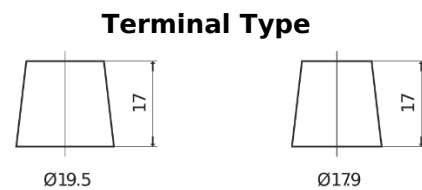

Product overview

Batteries for Trucks, Buses, Construction, Agriculture

PowerPRO Agri&Construction EJ1723

Part number	EJ1723
Technology	Flooded
EAN/GTIN	3661024036917
Voltage	12 V
Capacity	172 Ah
CCA	1390 A
Length	513 mm
Width	223 mm
Height	223 mm
Box size	D05
Polarity	ETN 3
Terminal Type	EN taper post
Hold Down	B0
Weights (subject of variation)	48.80 kg