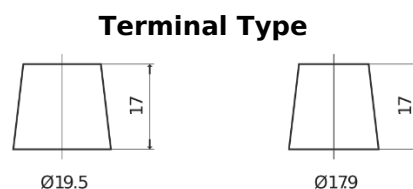

Product overview

Batteries for Trucks, Buses, Construction, Agriculture

PowerPRO Agri&Construction CJ1723

Part number	CJ1723
Technology	Flooded
EAN/GTIN	3661024016759
Voltage	12 V
Capacity	172 Ah
CCA	1390 A
Length	513 mm
Width	223 mm
Height	223 mm
Box size	D05
Polarity	ETN 3
Terminal Type	EN taper post
Hold Down	B0
Weights (subject of variation)	48.80 kg