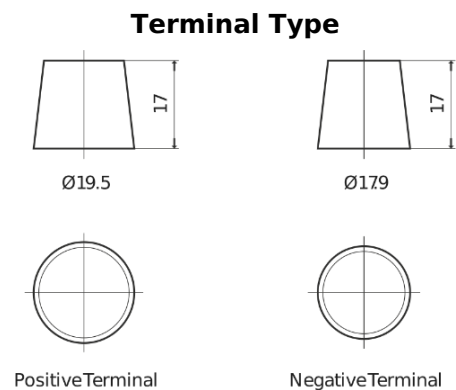

**Product overview**

Batteries for Trucks, Buses, Construction, Agriculture

**PowerPRO EF1250**

Part number	EF1250
Technology	Flooded
EAN/GTIN	3661024037945
Voltage	12 V
Capacity	125.0 Ah
CCA	850 A
Length	349 mm
Width	175 mm
Height	285 mm
Box size	D03
Polarity	ETN 0
Terminal Type	EN taper post
Hold Down	B0
Weights (subject of variation)	31.00 kg