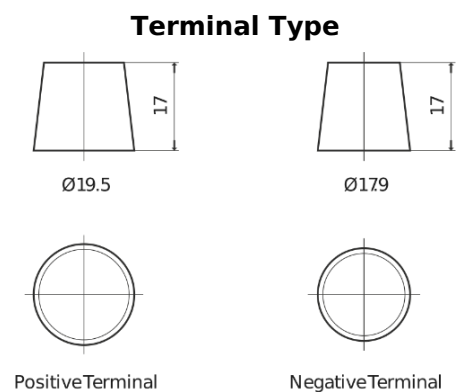

**Product overview**

Batteries for Trucks, Buses, Construction, Agriculture

**PowerPRO EF1250**

Part number	EF1250
Technology	Flooded
EAN/GTIN	3661024037945
Voltage	12 V
Capacity	125.0 Ah
CCA	850 A
Length	349 mm
Width	175 mm
Height	285 mm
Box size	D03
Polarity	ETN 0
Terminal Type	EN taper post
Hold Down	B0
Weights (subject of variation)	31.00 kg