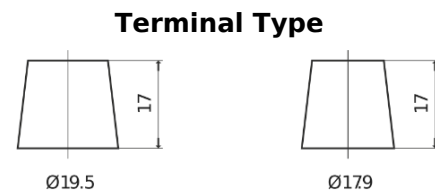

Product overview

Batteries for Trucks, Buses, Construction, Agriculture

StrongPRO EFB+ EE2353

Part number	EE2353
Technology	EFB
EAN/GTIN	3661024036870
Voltage	12 V
Capacity	235.0 Ah
CCA	1200 A
Length	518 mm
Width	274 mm
Height	240 mm
Box size	D06
Polarity	ETN 3
Terminal Type	EN taper post
Hold Down	B0
Weights (subject of variation)	58.20 kg