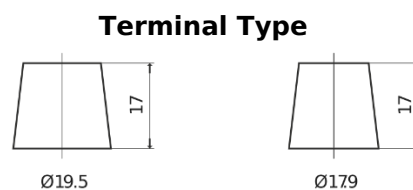

**Product overview**

Batteries for Trucks, Buses, Construction, Agriculture

**PowerPRO FF1853**

Part number	FF1853
Technology	Flooded
EAN/GTIN	3661024045315
Voltage	12 V
Capacity	185 Ah
CCA	1150 A
Length	513 mm
Width	223 mm
Height	223 mm
Box size	D05
Polarity	ETN 3
Terminal Type	EN taper post
Hold Down	B0
Weights (subject of variation)	43.90 kg