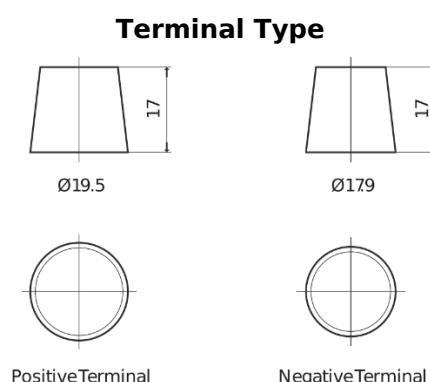

Product overview

Batteries for Trucks, Buses, Construction, Agriculture

PowerPRO EF1853

Part number	EF1853
Technology	Flooded
EAN/GTIN	3661024035316
Voltage	12 V
Capacity	185 Ah
CCA	1150 A
Length	513 mm
Width	223 mm
Height	223 mm
Box size	D05
Polarity	ETN 3
Terminal Type	EN taper post
Hold Down	B0
Weights (subject of variation)	43.90 kg