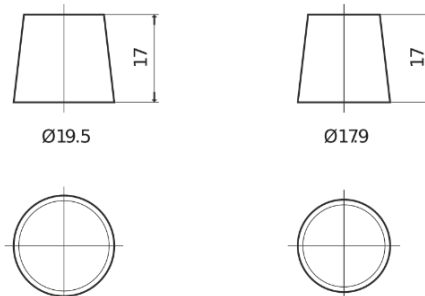

**Product overview**

Batteries for Trucks, Buses, Construction, Agriculture

**Endurance+PRO Gel ED851T**

Part number	ED851T
Technology	GEL
EAN/GTIN	3661024037884
Voltage	12 V
Capacity	85.0 Ah
CCA	350 A
Length	349 mm
Width	175 mm
Height	235 mm
Box size	D02
Polarity	ETN 1
Terminal Type	EN taper post
Hold Down	B0
Weights (subject of variation)	29.50 kg

**Polarity**

**Terminal Type**

Positive Terminal

Negative Terminal

**Hold Down**

Design, features and specifications are subject to change without notice. We disclaim any representation or warranty, express or implied, concerning the data or recommendations, and in no event shall be liable for any loss or damage claimed to have arisen as a result. Some products may not be available in your local market.