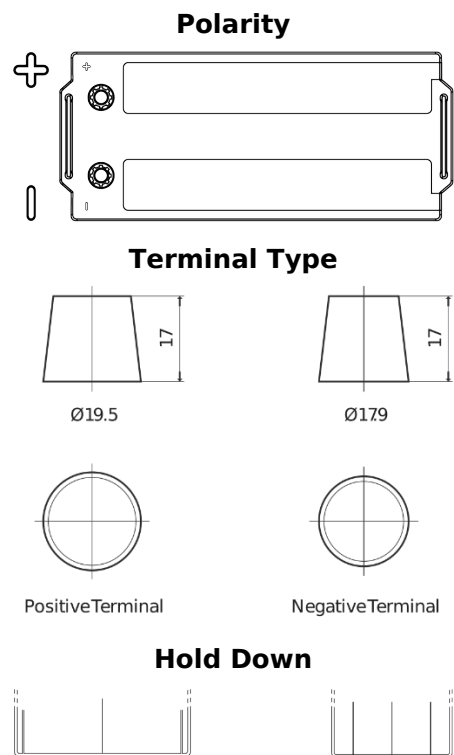

**Product overview**

Batteries for Trucks, Buses, Construction, Agriculture

**PowerPRO CF1853**

Part number	CF1853
Technology	Flooded
EAN/GTIN	3661024015318
Voltage	12 V
Capacity	185 Ah
CCA	1150 A
Length	513 mm
Width	223 mm
Height	223 mm
Box size	D05
Polarity	ETN 3
Terminal Type	EN taper post
Hold Down	B0
Weights (subject of variation)	43.90 kg