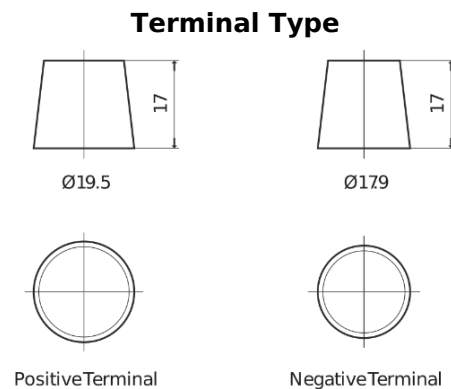

Product overview

Batteries for Trucks, Buses, Construction, Agriculture

Endurance+PRO Gel ED2103

Part number	ED2103
Technology	GEL
EAN/GTIN	3661024037341
Voltage	12 V
Capacity	210.0 Ah
CCA	1030 A
Length	518 mm
Width	274 mm
Height	240 mm
Box size	D06
Polarity	ETN 3
Terminal Type	EN taper post
Hold Down	B0
Weights (subject of variation)	63.50 kg