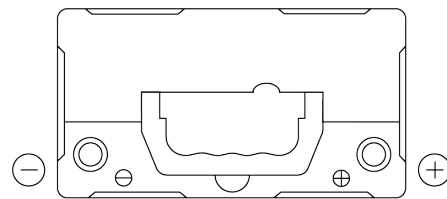

**Product overview**

Batteries for Cars

**Technica TB454**

Part number	TB454
Technology	Flooded
EAN/GTIN	3661024054379
Voltage	12 V
Capacity	45 Ah
CCA	330 A
Length	237 mm
Width	127 mm
Height	227 mm
Box size	B24
Polarity	ETN 0
Terminal Type	EN taper post
Hold Down	B0
Weights (subject of variation)	11.40 kg

**Polarity**

**Terminal Type**

Positive Terminal

Negative Terminal

**Hold Down**

Design, features and specifications are subject to change without notice. We disclaim any representation or warranty, express or implied, concerning the data or recommendations, and in no event shall be liable for any loss or damage claimed to have arisen as a result. Some products may not be available in your local market.