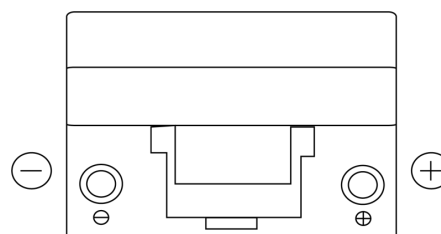

Product overview

Batteries for Cars

Classic EC904

Part number	EC904
Technology	Flooded
EAN/GTIN	3661024034753
Voltage	12 V
Capacity	90.0 Ah
CCA	680 A
Length	306 mm
Width	173 mm
Height	222 mm
Box size	D31
Polarity	ETN 0
Terminal Type	EN taper post
Hold Down	Korean B1
Weights (subject of variation)	19.90 kg

Polarity

Terminal Type

Positive Terminal

Negative Terminal

Hold Down

Design, features and specifications are subject to change without notice. We disclaim any representation or warranty, express or implied, concerning the data or recommendations, and in no event shall be liable for any loss or damage claimed to have arisen as a result. Some products may not be available in your local market.