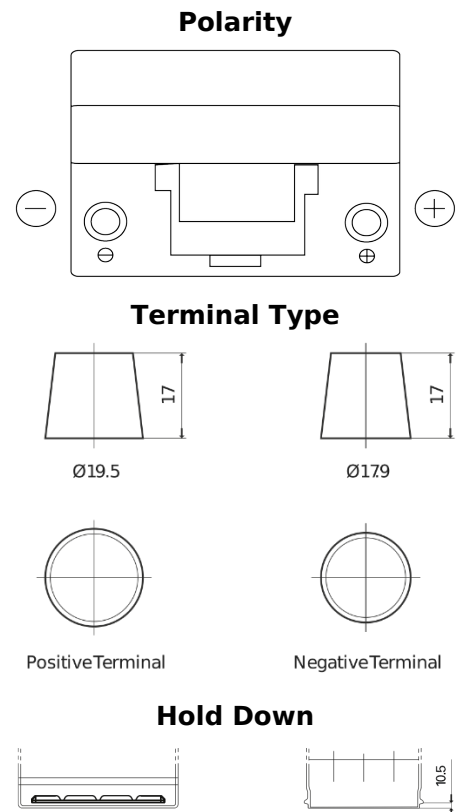

Product overview

Batteries for Cars

Classic EC904

| | |
|--------------------------------|---------------|
| Part number | EC904 |
| Technology | Flooded |
| EAN/GTIN | 3661024034753 |
| Voltage | 12 V |
| Capacity | 90.0 Ah |
| CCA | 680 A |
| Length | 306 mm |
| Width | 173 mm |
| Height | 222 mm |
| Box size | D31 |
| Polarity | ETN 0 |
| Terminal Type | EN taper post |
| Hold Down | Korean B1 |
| Weights (subject of variation) | 19.90 kg |