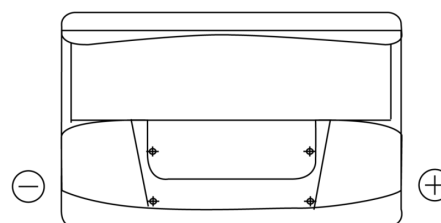

Product overview

Batteries for Cars

Classic EC700

| | |
|--------------------------------|---------------|
| Part number | EC700 |
| Technology | Flooded |
| EAN/GTIN | 3661024034821 |
| Voltage | 12 V |
| Capacity | 70.0 Ah |
| CCA | 640 A |
| Length | 278 mm |
| Width | 175 mm |
| Height | 190 mm |
| Box size | L03 |
| Polarity | ETN 0 |
| Terminal Type | EN taper post |
| Hold Down | B13 |
| Weights (subject of variation) | 16.00 kg |

Polarity

Terminal Type

Positive Terminal

Negative Terminal

Hold Down

Design, features and specifications are subject to change without notice. We disclaim any representation or warranty, express or implied, concerning the data or recommendations, and in no event shall be liable for any loss or damage claimed to have arisen as a result. Some products may not be available in your local market.