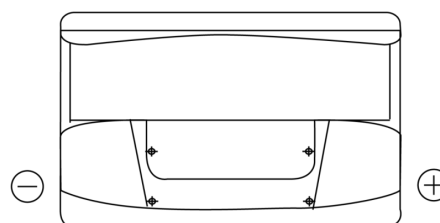

**Product overview**

Batteries for Cars

**Classic EC700**

Part number	EC700
Technology	Flooded
EAN/GTIN	3661024034821
Voltage	12 V
Capacity	70.0 Ah
CCA	640 A
Length	278 mm
Width	175 mm
Height	190 mm
Box size	L03
Polarity	ETN 0
Terminal Type	EN taper post
Hold Down	B13
Weights (subject of variation)	16.00 kg

**Polarity**

**Terminal Type**

Positive Terminal

Negative Terminal

**Hold Down**

Design, features and specifications are subject to change without notice. We disclaim any representation or warranty, express or implied, concerning the data or recommendations, and in no event shall be liable for any loss or damage claimed to have arisen as a result. Some products may not be available in your local market.