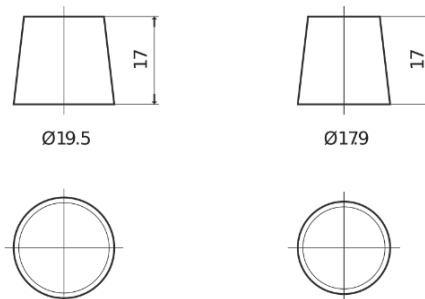

Product overview

Batteries for Cars

Classic EC700

| | |
|--------------------------------|---------------|
| Part number | EC700 |
| Technology | Flooded |
| EAN/GTIN | 3661024034821 |
| Voltage | 12 V |
| Capacity | 70.0 Ah |
| CCA | 640 A |
| Length | 278 mm |
| Width | 175 mm |
| Height | 190 mm |
| Box size | L03 |
| Polarity | ETN 0 |
| Terminal Type | EN taper post |
| Hold Down | B13 |
| Weights (subject of variation) | 16.00 kg |

Polarity

Terminal Type

Positive Terminal

Negative Terminal

Hold Down

Design, features and specifications are subject to change without notice. We disclaim any representation or warranty, express or implied, concerning the data or recommendations, and in no event shall be liable for any loss or damage claimed to have arisen as a result. Some products may not be available in your local market.