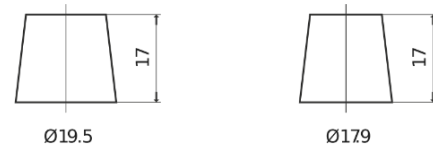

**Product overview**

Batteries for Cars

**Classic EC700**

Part number	EC700
Technology	Flooded
EAN/GTIN	3661024034821
Voltage	12 V
Capacity	70.0 Ah
CCA	640 A
Length	278 mm
Width	175 mm
Height	190 mm
Box size	L03
Polarity	ETN 0
Terminal Type	EN taper post
Hold Down	B13
Weights (subject of variation)	16.00 kg

**Polarity**

**Terminal Type**

Positive Terminal

Negative Terminal

**Hold Down**

Design, features and specifications are subject to change without notice. We disclaim any representation or warranty, express or implied, concerning the data or recommendations, and in no event shall be liable for any loss or damage claimed to have arisen as a result. Some products may not be available in your local market.