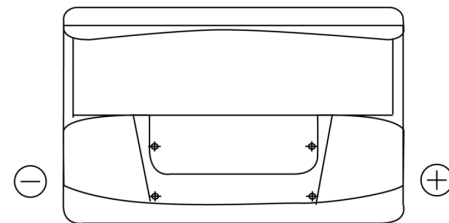

**Product overview**

Batteries for Cars

**Classic EC700**

Part number	EC700
Technology	Flooded
EAN/GTIN	3661024034821
Voltage	12 V
Capacity	70.0 Ah
CCA	640 A
Length	278 mm
Width	175 mm
Height	190 mm
Box size	L03
Polarity	ETN 0
Terminal Type	EN taper post
Hold Down	B13
Weights (subject of variation)	16.00 kg

**Polarity**

**Terminal Type**

Positive Terminal

Negative Terminal

**Hold Down**

Design, features and specifications are subject to change without notice. We disclaim any representation or warranty, express or implied, concerning the data or recommendations, and in no event shall be liable for any loss or damage claimed to have arisen as a result. Some products may not be available in your local market.