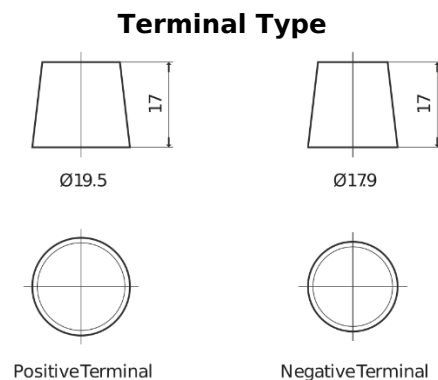

**Product overview**

Batteries for Trucks, Buses, Construction, Agriculture

**EndurancePRO EFB TX1803**

Part number	TX1803
Technology	EFB
EAN/GTIN	3661024056625
Voltage	12 V
Capacity	180 Ah
CCA	1000 A
Length	513 mm
Width	223 mm
Height	223 mm
Box size	D05
Polarity	ETN 3
Terminal Type	EN taper post
Hold Down	B0
Weights (subject of variation)	46.10 kg