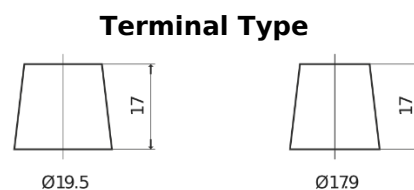

Product overview

Batteries for Trucks, Buses, Construction, Agriculture

EndurancePRO EFB TX1803

Part number	TX1803
Technology	EFB
EAN/GTIN	3661024056625
Voltage	12 V
Capacity	180 Ah
CCA	1000 A
Length	513 mm
Width	223 mm
Height	223 mm
Box size	D05
Polarity	ETN 3
Terminal Type	EN taper post
Hold Down	B0
Weights (subject of variation)	46.10 kg