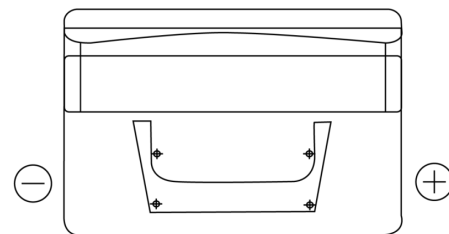

Product overview

Batteries for Cars

Classic EC652

| | |
|--------------------------------|---------------|
| Part number | EC652 |
| Technology | Flooded |
| EAN/GTIN | 3661024034869 |
| Voltage | 12 V |
| Capacity | 65.0 Ah |
| CCA | 540 A |
| Length | 278 mm |
| Width | 175 mm |
| Height | 175 mm |
| Box size | LB3 |
| Polarity | ETN 0 |
| Terminal Type | EN taper post |
| Hold Down | B13 |
| Weights (subject of variation) | 14.50 kg |

Polarity

Terminal Type

Hold Down

Design, features and specifications are subject to change without notice. We disclaim any representation or warranty, express or implied, concerning the data or recommendations, and in no event shall be liable for any loss or damage claimed to have arisen as a result. Some products may not be available in your local market.