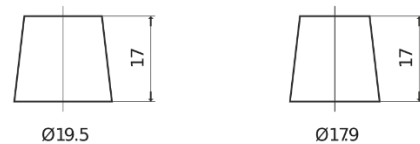

Product overview

Batteries for Cars

Classic EC652

Part number	EC652
Technology	Flooded
EAN/GTIN	3661024034869
Voltage	12 V
Capacity	65.0 Ah
CCA	540 A
Length	278 mm
Width	175 mm
Height	175 mm
Box size	LB3
Polarity	ETN 0
Terminal Type	EN taper post
Hold Down	B13
Weights (subject of variation)	14.50 kg

Polarity

Terminal Type

Positive Terminal

Negative Terminal

Hold Down

Design, features and specifications are subject to change without notice. We disclaim any representation or warranty, express or implied, concerning the data or recommendations, and in no event shall be liable for any loss or damage claimed to have arisen as a result. Some products may not be available in your local market.