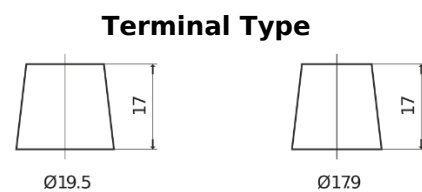

**Product overview**

Batteries for Marine and Leisure

**Dual ER850**

Part number	ER850
Technology	Flooded
EAN/GTIN	3661024037440
Voltage	12 V
Capacity	180 Ah
CCA	1000 A
Watt hour	850 Wh
Length	513 mm
Width	223 mm
Height	223 mm
Box size	D05
Polarity	ETN 3
Terminal Type	EN taper post
Hold Down	B0
Weights (subject of variation)	46.10 kg