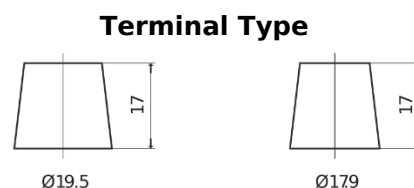

**Product overview**

Batteries for Marine and Leisure

**Dual ER850**

Part number	ER850
Technology	Flooded
EAN/GTIN	3661024037440
Voltage	12 V
Capacity	180 Ah
CCA	1000 A
Watt hour	850 Wh
Length	513 mm
Width	223 mm
Height	223 mm
Box size	D05
Polarity	ETN 3
Terminal Type	EN taper post
Hold Down	B0
Weights (subject of variation)	46.10 kg