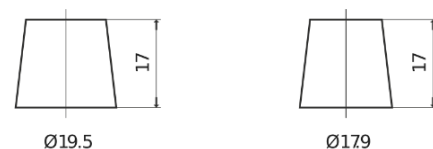

**Product overview**

Batteries for Cars

**Classic EC440**

Part number	EC440
Technology	Flooded
EAN/GTIN	3661024034784
Voltage	12 V
Capacity	44.0 Ah
CCA	360 A
Length	207 mm
Width	175 mm
Height	190 mm
Box size	L01
Polarity	ETN 0
Terminal Type	EN taper post
Hold Down	B13
Weights (subject of variation)	11.10 kg

**Polarity**

**Terminal Type**

Positive Terminal

Negative Terminal

**Hold Down**

Design, features and specifications are subject to change without notice. We disclaim any representation or warranty, express or implied, concerning the data or recommendations, and in no event shall be liable for any loss or damage claimed to have arisen as a result. Some products may not be available in your local market.