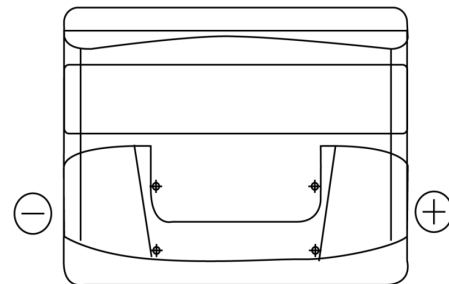

**Product overview**

Batteries for Cars

**Classic EC440**

Part number	EC440
Technology	Flooded
EAN/GTIN	3661024034784
Voltage	12 V
Capacity	44.0 Ah
CCA	360 A
Length	207 mm
Width	175 mm
Height	190 mm
Box size	L01
Polarity	ETN 0
Terminal Type	EN taper post
Hold Down	B13
Weights (subject of variation)	11.10 kg

**Polarity**

**Terminal Type**

Positive Terminal

Negative Terminal

**Hold Down**

Design, features and specifications are subject to change without notice. We disclaim any representation or warranty, express or implied, concerning the data or recommendations, and in no event shall be liable for any loss or damage claimed to have arisen as a result. Some products may not be available in your local market.