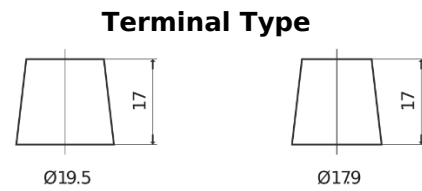

Product overview

Batteries for Trucks, Buses, Construction, Agriculture

EndurancePRO EFB CX1803

Part number	CX1803
Technology	EFB
EAN/GTIN	3661024016698
Voltage	12 V
Capacity	180 Ah
CCA	1000 A
Length	513 mm
Width	223 mm
Height	223 mm
Box size	D05
Polarity	ETN 3
Terminal Type	EN taper post
Hold Down	B0
Weights (subject of variation)	46.10 kg