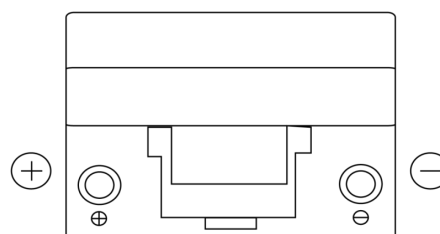

**Product overview**

Batteries for Cars

**Excell EB955**

Part number	EB955
Technology	Flooded
EAN/GTIN	3661024034463
Voltage	12 V
Capacity	95.0 Ah
CCA	760 A
Length	306 mm
Width	173 mm
Height	222 mm
Box size	D31
Polarity	ETN 1
Terminal Type	EN taper post
Hold Down	Korean B1
Weights (subject of variation)	20.60 kg

**Polarity**

**Terminal Type**

**Hold Down**

Design, features and specifications are subject to change without notice. We disclaim any representation or warranty, express or implied, concerning the data or recommendations, and in no event shall be liable for any loss or damage claimed to have arisen as a result. Some products may not be available in your local market.