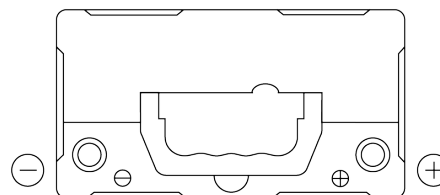

Product overview

Batteries for Cars

Formula FB454

Part number	FB454
Technology	Flooded
EAN/GTIN	3661024044370
Voltage	12 V
Capacity	45 Ah
CCA	330 A
Length	237 mm
Width	127 mm
Height	227 mm
Box size	B24
Polarity	ETN 0
Terminal Type	EN taper post
Hold Down	B0
Weights (subject of variation)	11.40 kg

Polarity

Terminal Type

Positive Terminal

Negative Terminal

Hold Down

Design, features and specifications are subject to change without notice. We disclaim any representation or warranty, express or implied, concerning the data or recommendations, and in no event shall be liable for any loss or damage claimed to have arisen as a result. Some products may not be available in your local market.